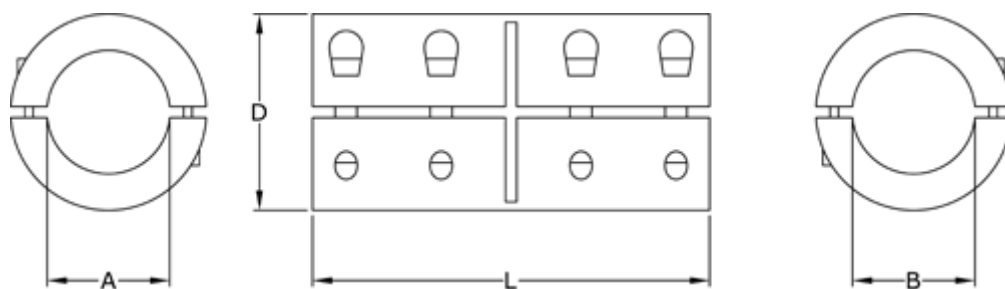

# Data Sheet

Article number: 3323046601040

Description: Rigid coupling size 40 bore 40/40 mm  
Two piece clamp, steel

## Measures

A = 40  
B = 40  
D = 77  
L = 108  
Screw = M8x25